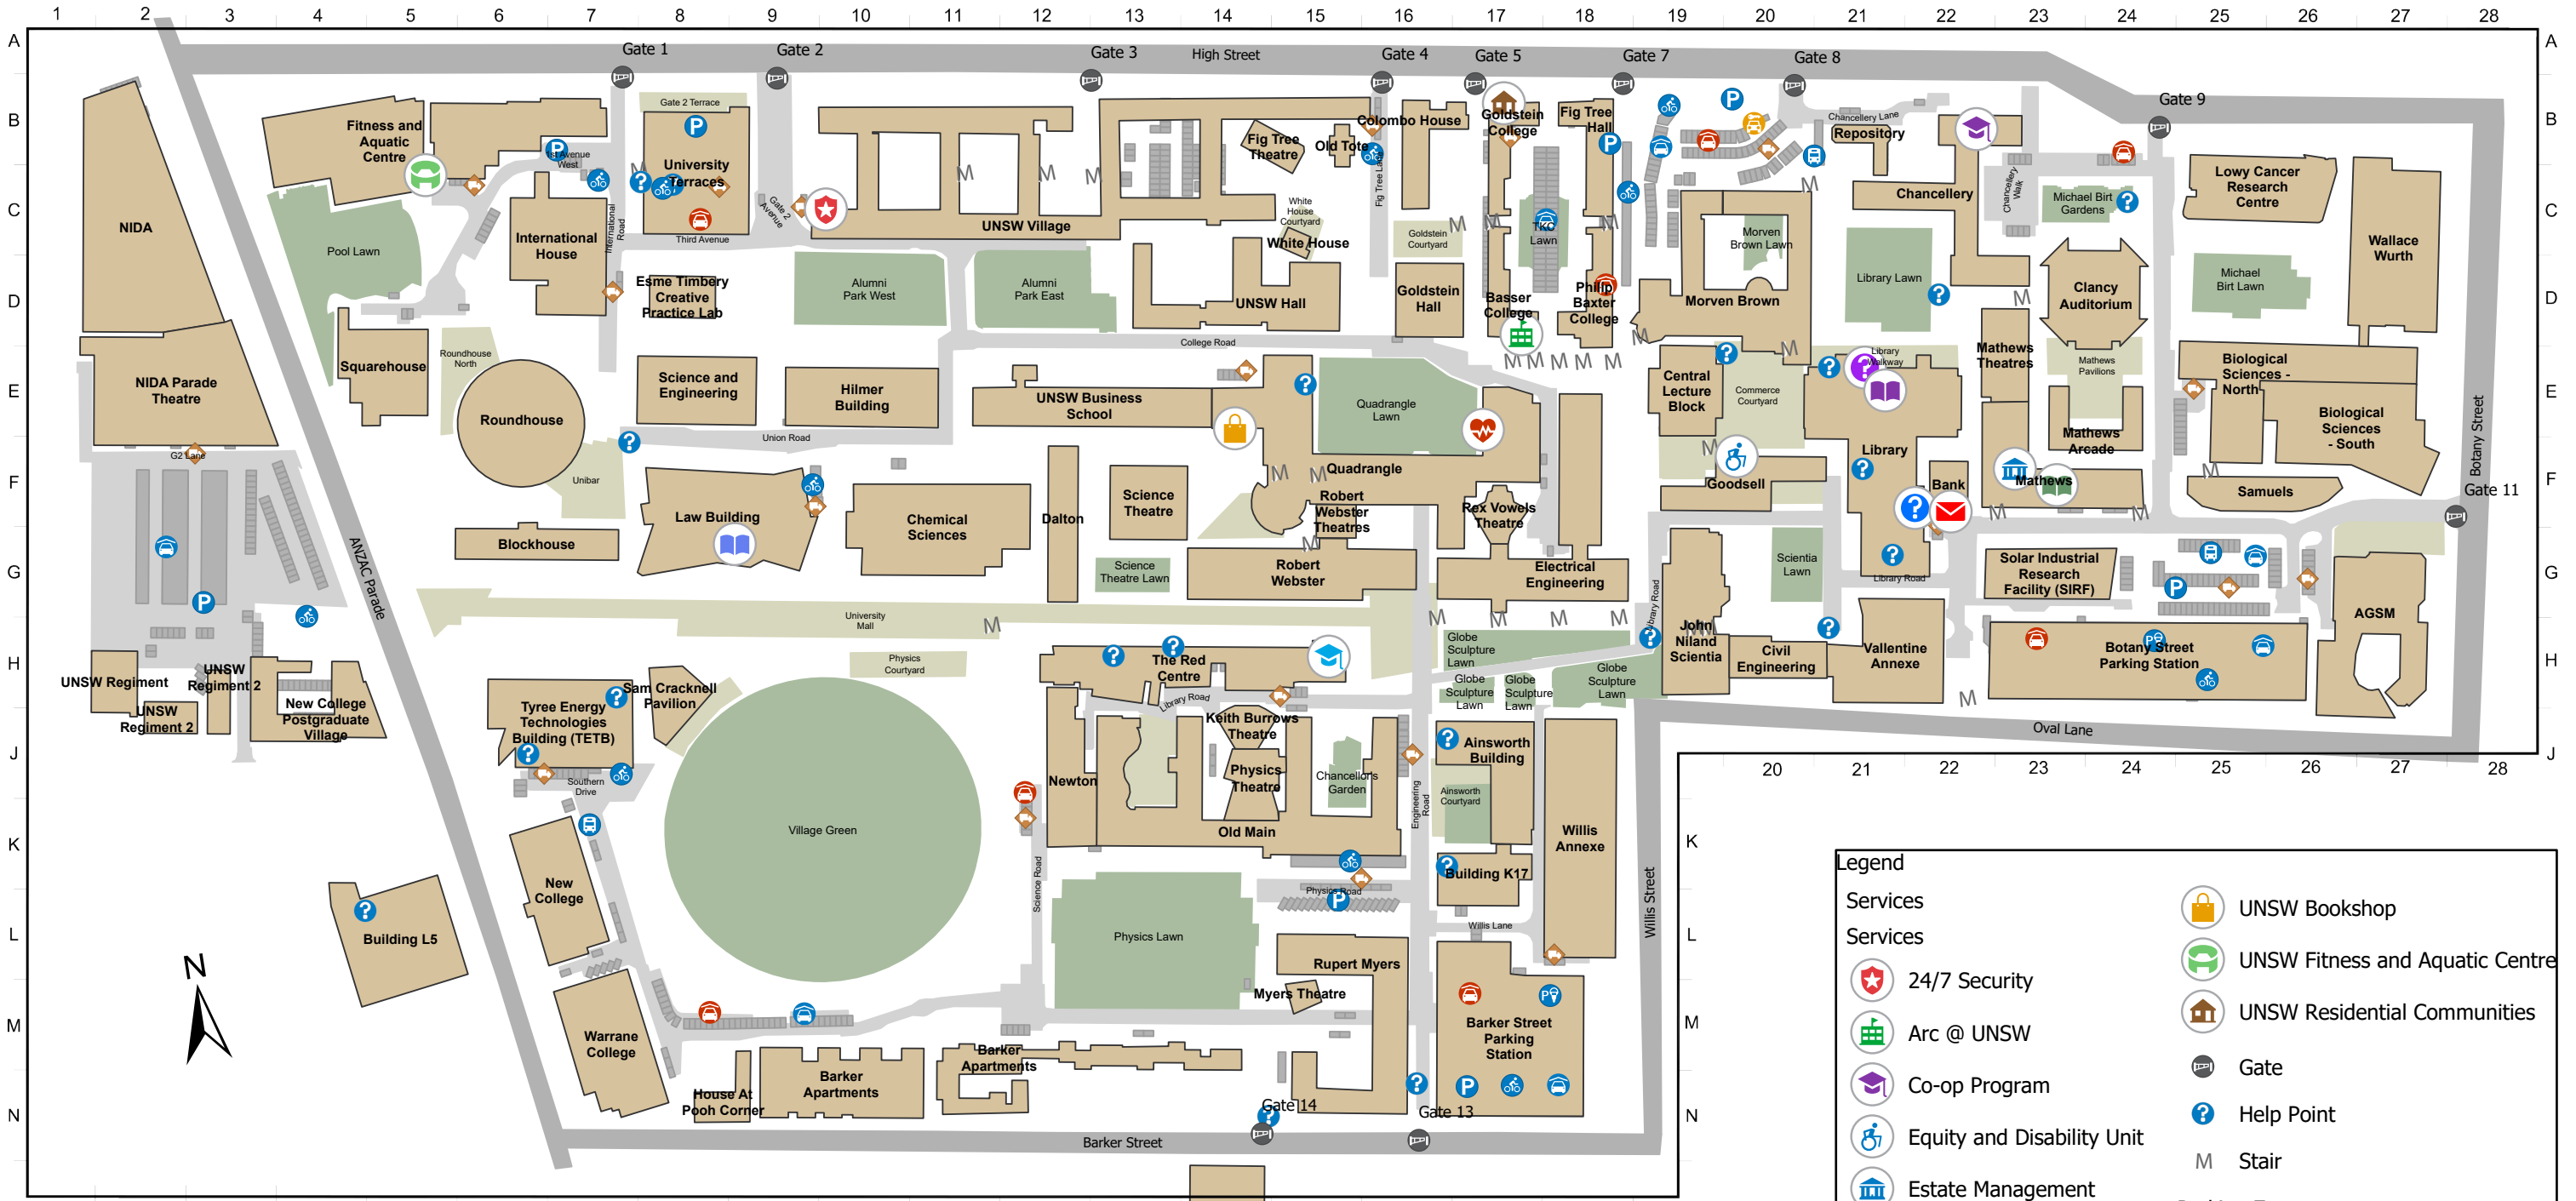

Kensington Campus Map

Building Name	Building Code	Building Name	Building Code	Building Name	Building Code	Building Name	Building Code	Building Name	Building Code	Building Name	Building Code
AGSM	G27	Central Lecture Block	E19	Goldstein Hall	D16	Mathews Theatres	D23	Repository	B21	Tyree Energy Technologies Building (TETB)	H6
Ainsworth Building	J17	Chancellery	C22	Goodsell	F20	Morven Brown	C20	Rex Vowels Theatre	F17	Building (TETB)	
Bank	F22	Chemical Sciences	F10	Hilmer Building	E10	Myers Theatre	M15A	Robert Webster	G14	University Terraces	B8
Barker Apartments	N13	Civil Engineering	H20	House At Pooh Corner	N8	New College	L6	Robert Webster Theatres	G15	UNSW Business School	E12
Barker Apartments	N13	Clancy Auditorium	C24	International House	C6	New College Postgraduate Village	H3	Roundhouse	E6	UNSW Hall	D14
Barker Street Parking Station	N18	Colombo House	B16	John Niland Scientia	G19	Postgraduate Village		Rupert Myers	M15	UNSW Regiment	H1
Basser College	D17	Dalton	F12	Kanga's House	O14	NIDA	D2	Sam Cracknell Pavilion	H8	UNSW Regiment 2	J2
Biological Sciences - North	D26	Electrical Engineering	G17	Keith Burrows Theatre	J14	NIDA Parade Theatre	E2	Samuels	F25	UNSW Regiment 2	J2
Biological Sciences - South	E26	Esme Timbery Creative Practice Lab	D8	Law Building	F8	Old Main	K15	Science and Engineering	E8	UNSW Village	B10
Blockhouse	G6	Fig Tree Hall	B18	Library	F21	Old Tote	B15	Science Theatre	F13	Wallace Wurth	C27
Botany Street Parking Station	H25	Fig Tree Theatre	B14D	Lowy Cancer Research Centre	C25	Philip Baxter College	D18	Solar Industrial Research Facility (SIRF)	G23	Warrane College	M7
Building K17	K17	Fitness and Aquatic Centre	B5	Mathews	F23	Physics Theatre	K14	Squarehouse	E4	White House	C15
Building L5	L5	Goldstein College	B17	Mathews Arcade	E24A	Quadrangle	E15	The Red Centre	H13	Willis Annexe	J18